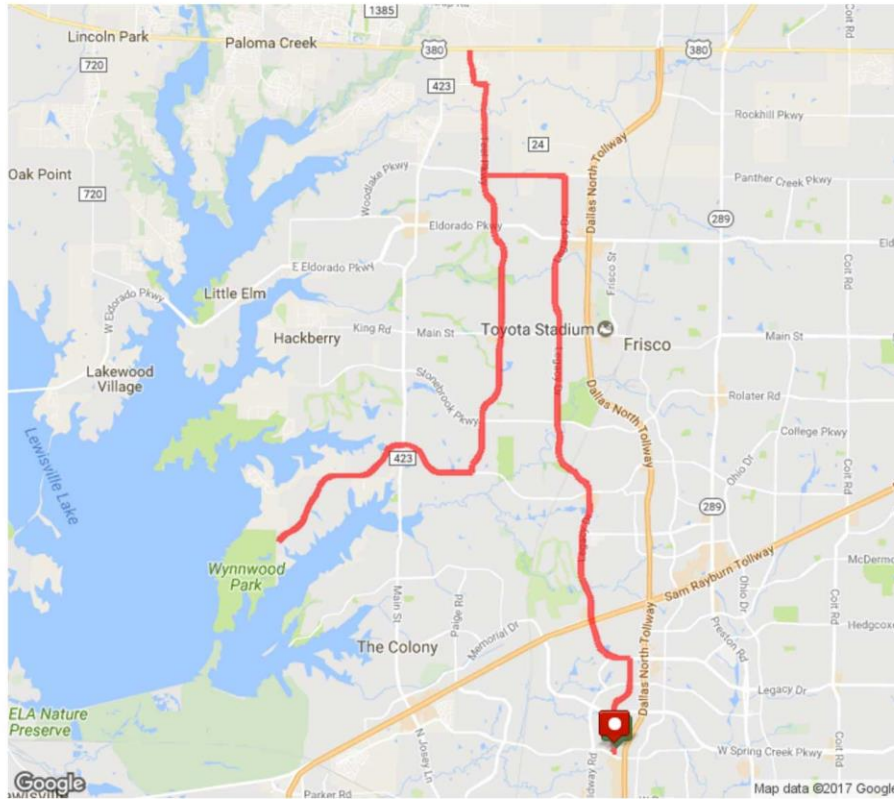

# Tri Shop A Ride

## Directions

- 0.0 mi** Right on Communications
- 1.7 mi** Left on Legacy
- 10.0 mi** Left on Panther Creek
- 11.4 mi** Left on Teel
- 16.4 mi** Right on Lebanon
- 20.6 mi** Turn around at Boyd
- 24.5 mi** Left on Teel
- 31.0 mi** Exit Traffic Circle on Rockhill Pkwy
- 31.1 mi** Right on Hollyhock
- 31.8 mi** U-Turn at 380
- 32.4 mi** Left on Rockhill
- 32.6 mi** Right on Teel
- 34.0 mi** Left on Panther Creek
- 35.3 mi** Right on Legacy
- 43.7 mi** Right on Communications
- 45.3 mi** Back to Tri Shop